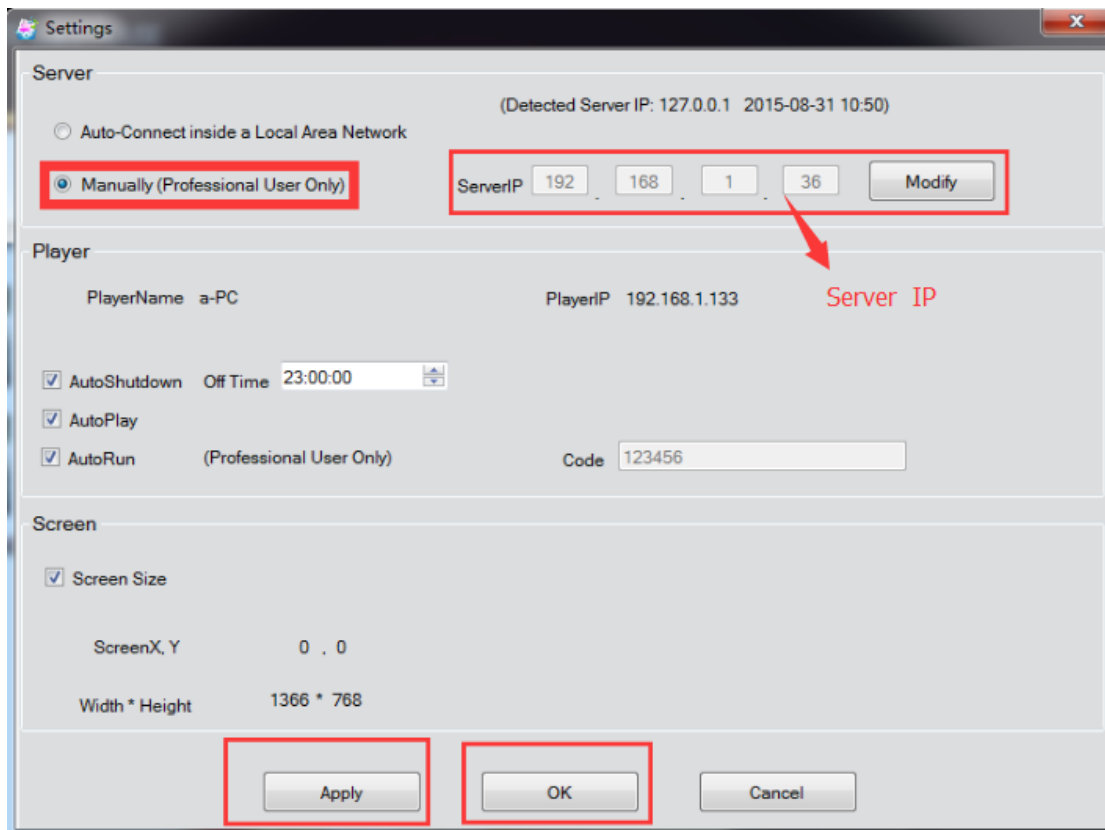

1. Pls prepare a pc with windows XP windows 7 to install the server software.

2. Install the player software in a pc or media player with windows Xp windows 7.

3. Press CTRL+F5 to do the settings.

Fixed an IP in pc which install the server software. Fill in the server IP and click apply.

Note: server pc and player pc should in the same LAN. Online edition can not be used in WAN.