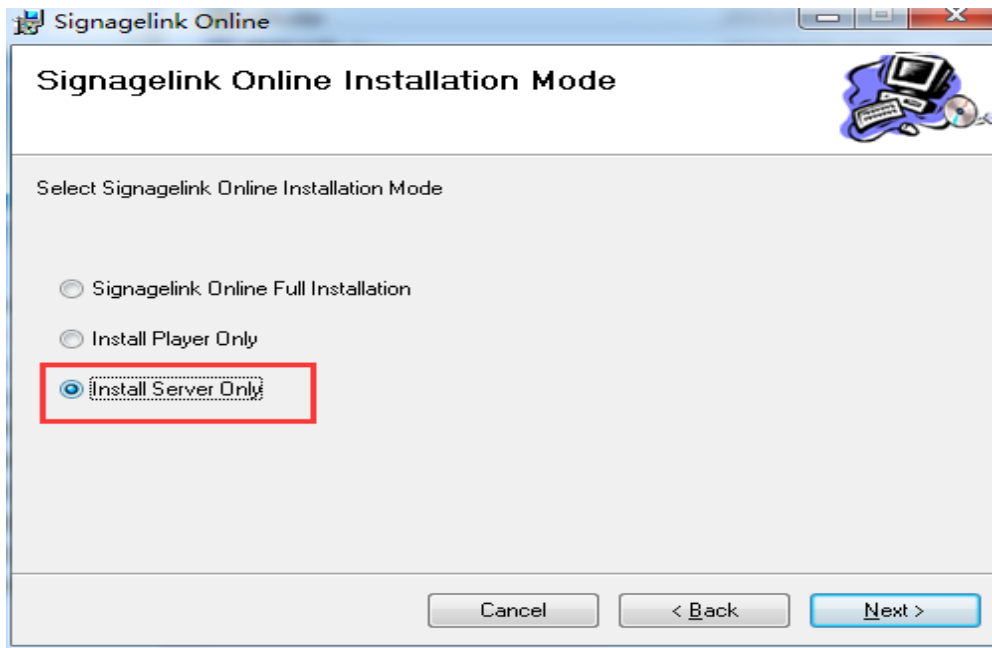

1. Pls prepare a pc with windows XP windows 7 to install the server software.

2. Install the player software in a pc or media player with windows Xp windows 7.

3. Press CTRL+F5 to do the settings.

Fixed an IP in pc which install the server software. Fill in the server IP and click apply.

Note: server pc and player pc should in the same LAN. Online edition can not be used in WAN.