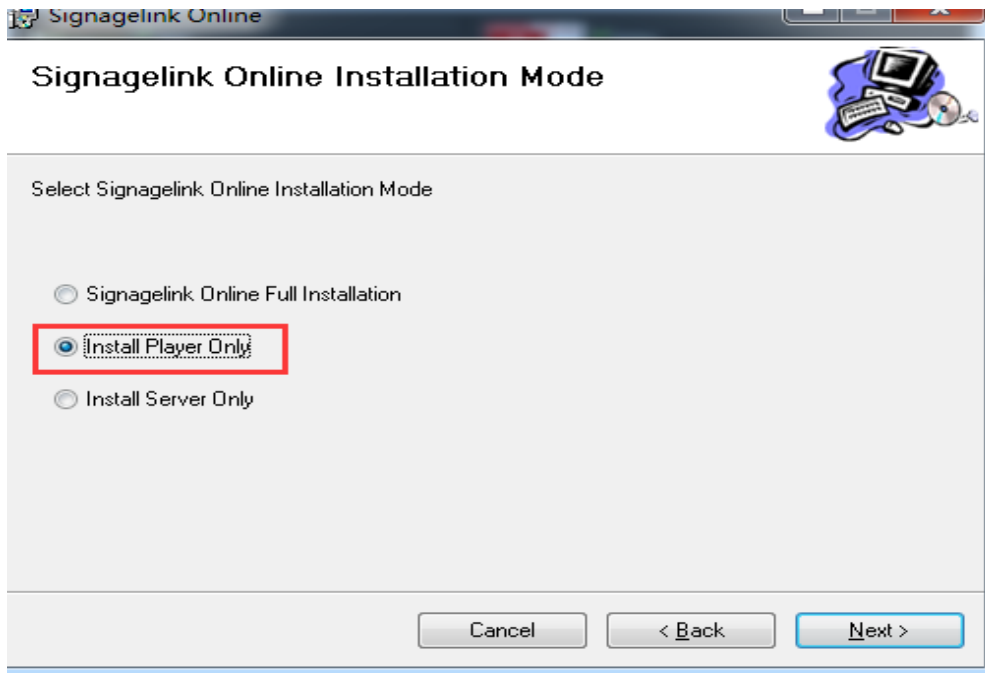

1. Pls prepare a pc with windows XP windows 7 to install the server software.

2. Install the player software in a pc or media player with windows Xp windows 7.

3. Press CTRL+F5 to do the settings.

Fixed an IP in pc which install the server software. Fill in the server IP and click apply.

Note: server pc and player pc should in the same LAN. Online edition can not be used in WAN.